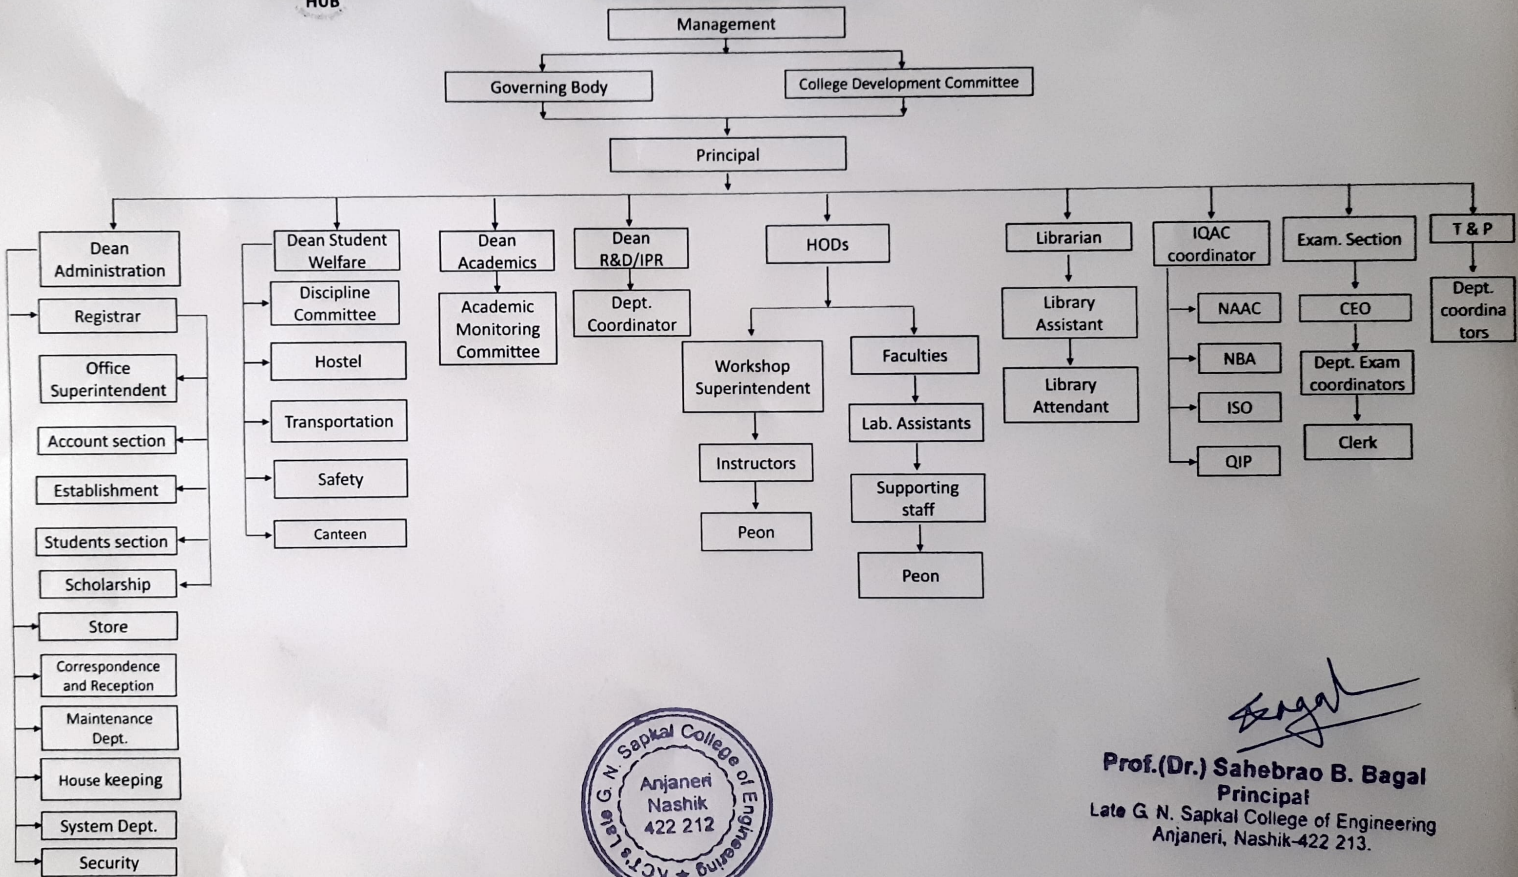

Kalyani Charitable Trust's
Late G.N. Sapkal College of Engineering
Organizational Structure

Bagal
Prof.(Dr.) Sahebrao B. Bagal
Principal
Late G. N. Sapkal College of Engineering
Anjaneri, Nashik-422 213.